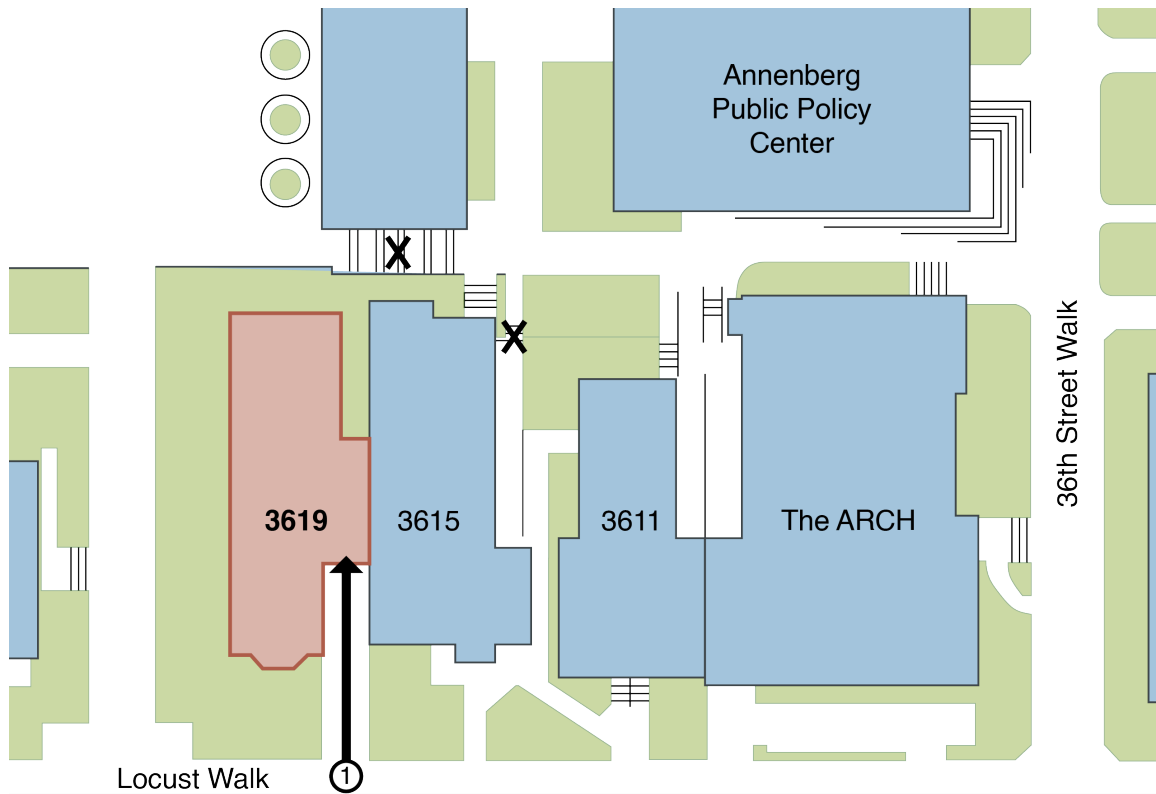

PennAccess: Locust Walk, 3619

North

Wheelchair Accessible Entrance
Number corresponds to text above

Elevator

Barrier

Permit Parking

Curb Cut

Public Parking

Entrance Information:

3619 Locust Walk. Philadelphia. PA. 19104

1. The main entrance from Locust Walk is level and accessible... however, that front door, is a very heavy historic door. There are three steps up to the first floor meeting and conference areas.

Building Information:

- This building is occupied by the Penn Humanities Forum, Center for Teaching & Learning, Communication Within the Curriculum, Center for Folklore & Ethnography and the Graduate Program in Folklore & Folklife.

Hours:

- 3619 Locust Walk is open to the public: Monday through Friday, 7:00am to 5:00pm.
- The building is locked 24 hours, Saturday through Sunday.