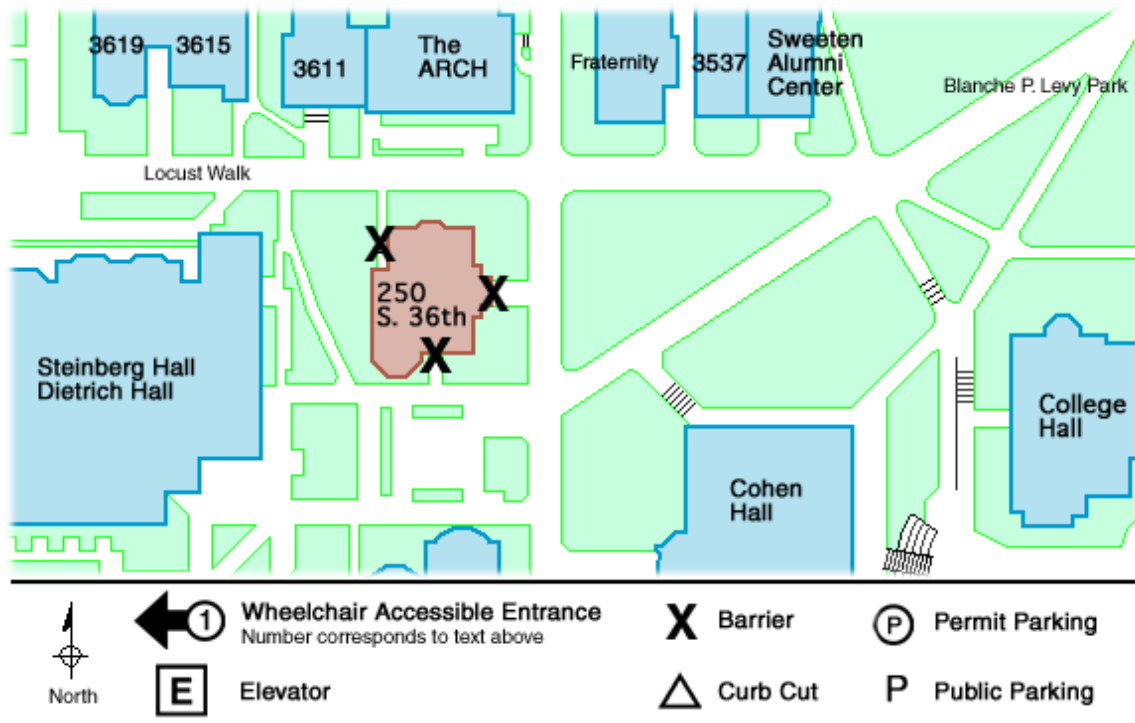

PennAccess: 36th Street, 250 South

Entrance Information:

250 South 36th Street . Philadelphia . PA . 19104

- The main entrance has eleven stone exterior steps to enter. There is a heavy wooden door leading to the first floor.
- The south entrance has five steps up on the outside. It leads to a stairwell with eight steps up or down.