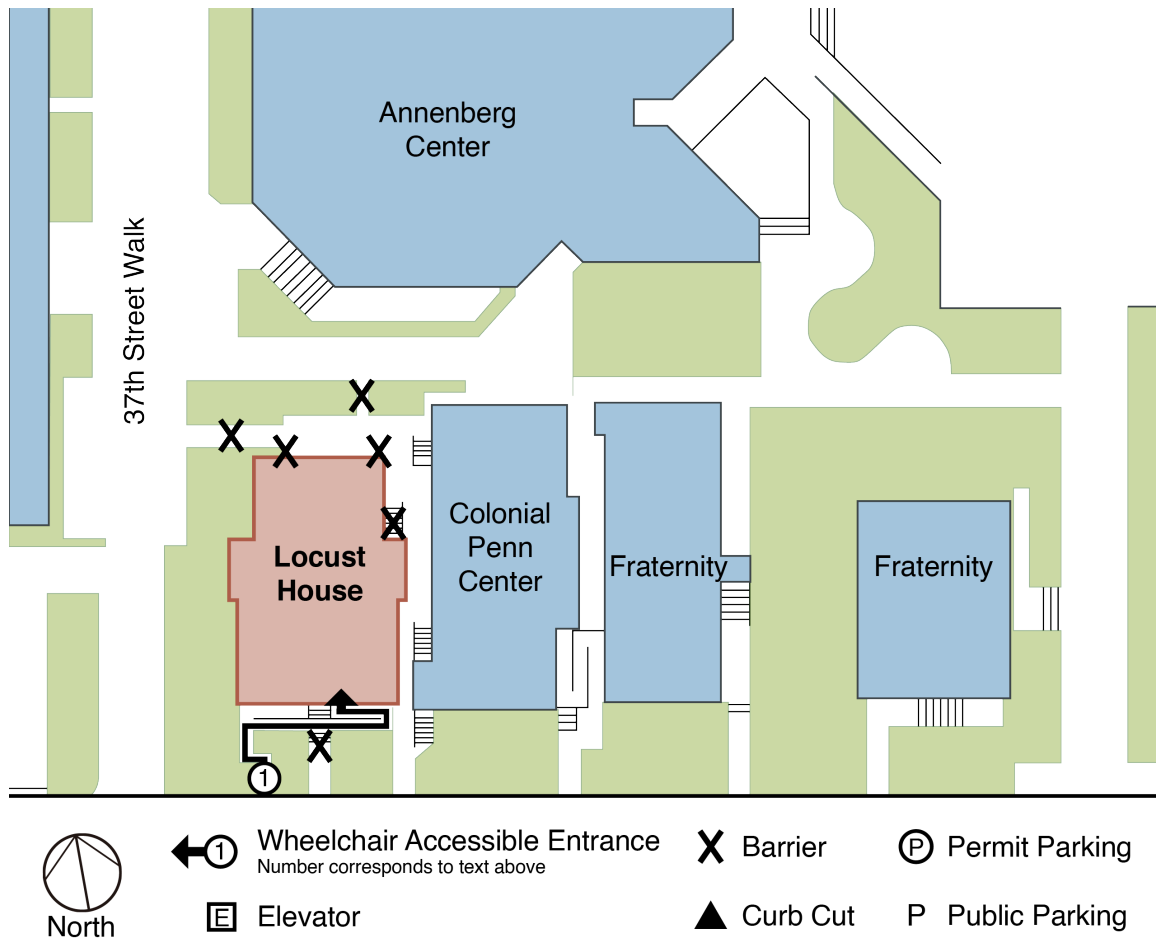

PennAccess: Locust House

Entrance Information:

3643 Locust Walk. Philadelphia. PA. 19104

1. The front entrance, off of Locust Walk, is accessible. A long winding ramp leads to the door.

Elevator Information:

• There are no elevators in this building. Only the first floor is accessible.

Accessible Restrooms:

• There is both a men's and women's room on the first floor.

Building Information:

- Only the first floor of this building is accessible.
- This building houses the Chaplain's office and the Women's Center.
- Many student meetings are held on the accessible first floor.