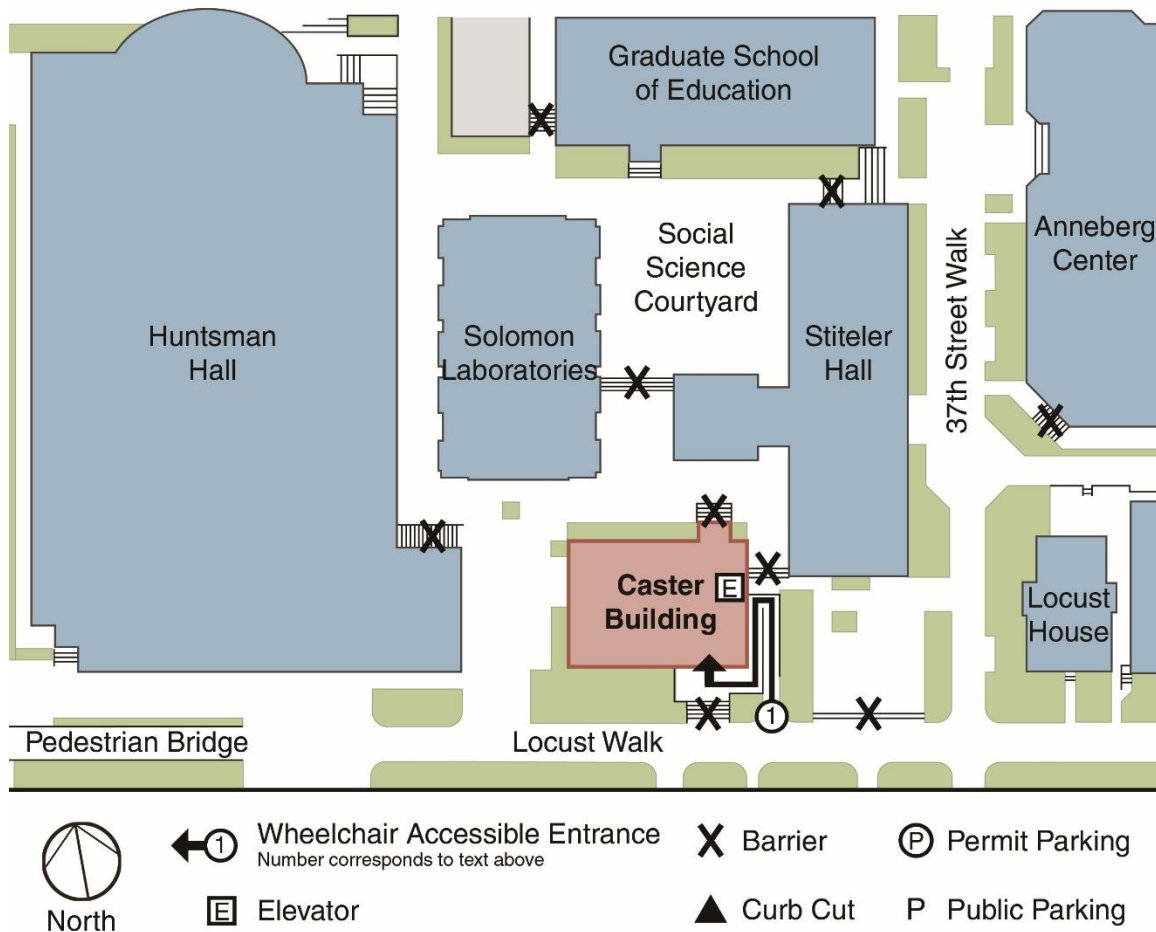

PennAccess: Caster Building

Entrance Information:

3701 Locust Walk. Philadelphia. PA. 19104

1. The main entrance off Locust Walk has a serpentine ramp that leads to a double set of push-plate-operated doors. The courtyard is accessible from the west side of the building off Locust Walk

Elevator Information:

- There is one elevator on the northeast side of the building.

Accessible Restrooms:

- Basement: A6 (all gender)
- 1st Floor: B16 (all gender)
- 2nd Floor: C6 (Men's), C11 (Women's)
- 3rd Floor: D13 (all gender)

Building Information:

- This is the School of Social Policy and Practice Building.
- Most classrooms are flat and fully accessible with movable tablet arm chairs in the rooms.
- There is a computer lab on the second floor.