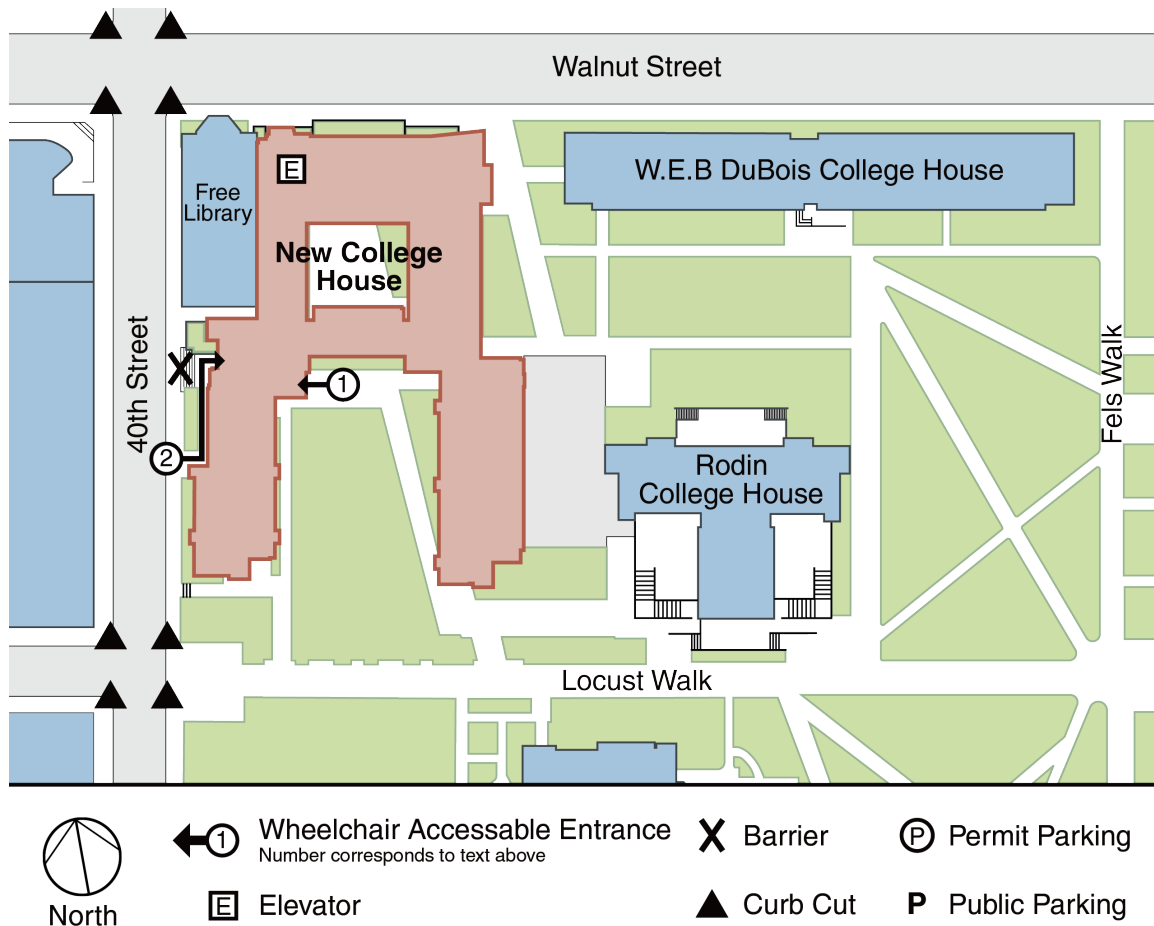

PennAccess: New College House

Entrance Information:

211 South 40th Street, Philadelphia, PA. 19104

1. This entrance is located past the lawn area off of Locust Walk. The entrance is level with ground.
2. This entrance is off of 40th Street. There is a ramp south of this entrance that leads to the doorway.
 - The entrances are open with PennCard access.
 - Visitors must check in at the front desk, which is open 24/7.

Elevator Information:

- All elevators are accessible in this building.

Accessible Restrooms:

- All restrooms are accessible in this building.
- There are 7 single-user All Gender Restroom stalls located on Floor 1.