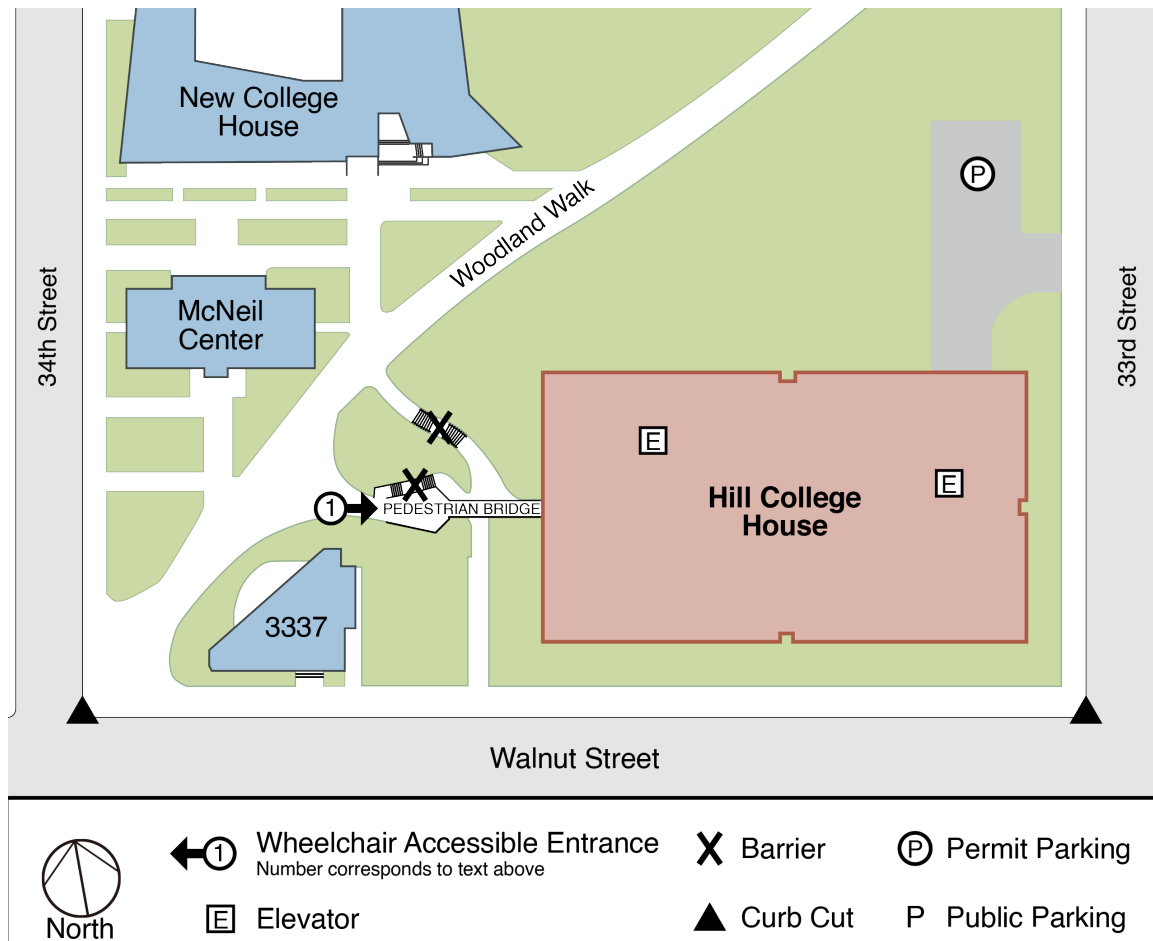

## PennAccess: Hill College House

### Entrance Information:

3333 Walnut Street. Philadelphia. PA. 19104

1. From the corner of 34th and Walnut Streets, there is a level walkway across a bridge to the west, main, accessible entrance.
2. The west entrance level with Walnut Street is an EMERGENCY EXIT ONLY.

### Elevator Information:

- There is one passenger elevator in the rear of the building (NW corner) which can be reached from Entrance #1. Lifts are available to access Level 2A from Level 1, and from Level 2A to Level 3A.
- There is one service elevator in the rear of the building (East side of building).

### Accessible Restrooms:

- There are 4 public accessible restrooms in the lower level.