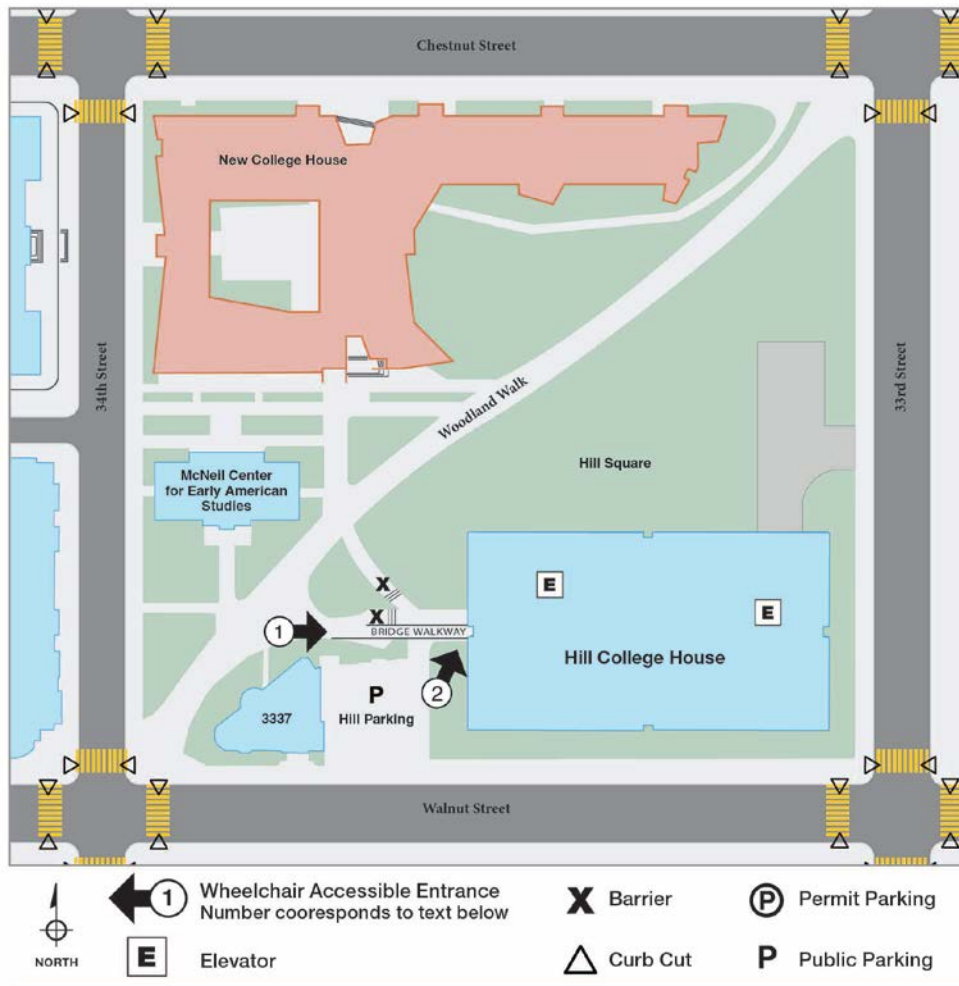

## PennAccess: Hill College House

### Entrance Information:

3333 Walnut Street . Philadelphia . PA . 19104

1. From the corner of 34th and Walnut Streets, there is a level walkway across a bridge to the west, main, accessible entrance.
2. The west entrance level with Walnut Street is an EMERGENCY EXIT ONLY.

### Elevator Information:

- There is one passenger elevator in the rear of the building (NW corner) which can be reached from Entrance #1. Lifts are available to access Level 2A from Level 1, and from Level 2A to Level 3A.
- There is one service elevator in the rear of the building (East side of building).

### Accessible Restrooms:

- There are 4 public accessible restrooms in the lower level.