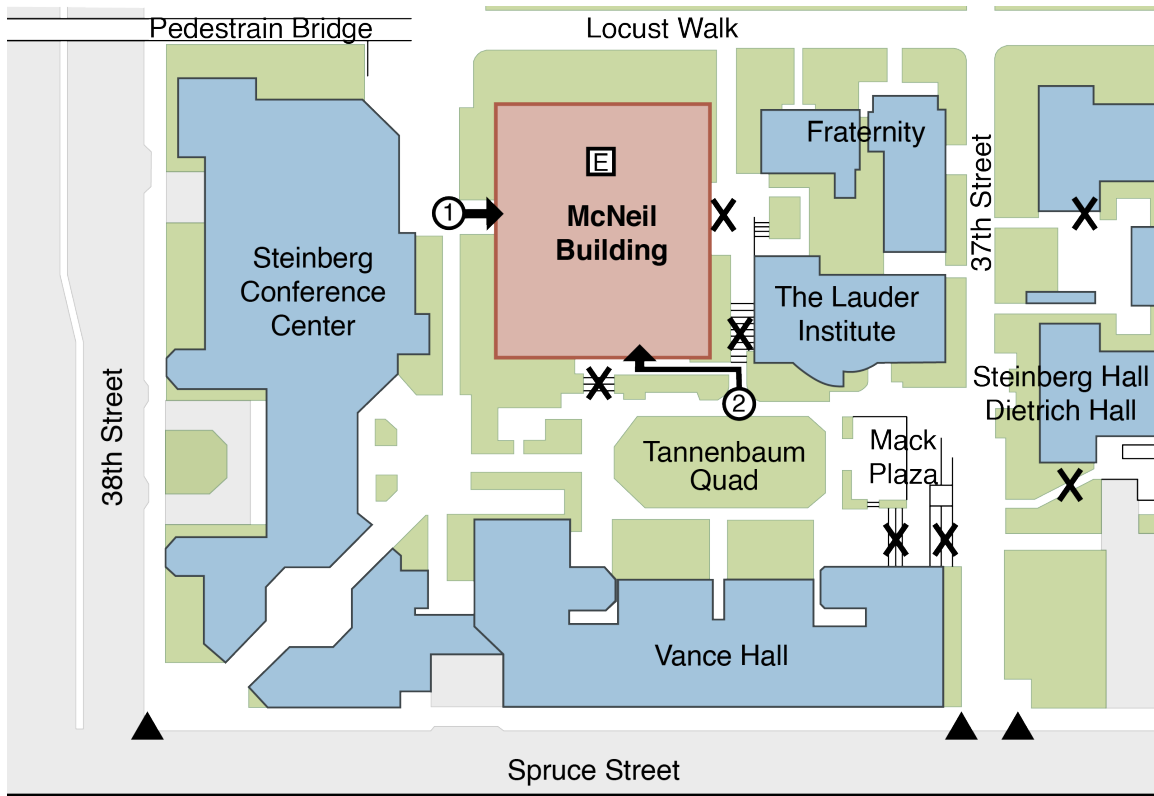

PennAccess: McNeil Building

North

Wheelchair Accessible Entrance
Number corresponds to text above

Elevator

Barrier

Curb Cut

Permit Parking

Public Parking

Entrance Information:

3718 Locust Walk, Philadelphia, PA. 19104

1. The push-plate-operated west entrance has a ramp and leads to the first floor. The elevators are located straight ahead and to the left.
2. There is an exterior ramp on the south side of the building across the Tannenbaum Quadrangle from Vance Hall leading to a push-plate-operated door to the basement. The elevator is straight ahead.

- The east entrance is not accessible. There is a flight of stairs outside of the door.

Elevator Information:

- There are two elevators in the middle of the building, directly across the hall from one another.

- There is a computer lab in room 111.

Hours:

- The McNeil Building is open to the public: Monday through Friday, 7:00am to 8:30pm.