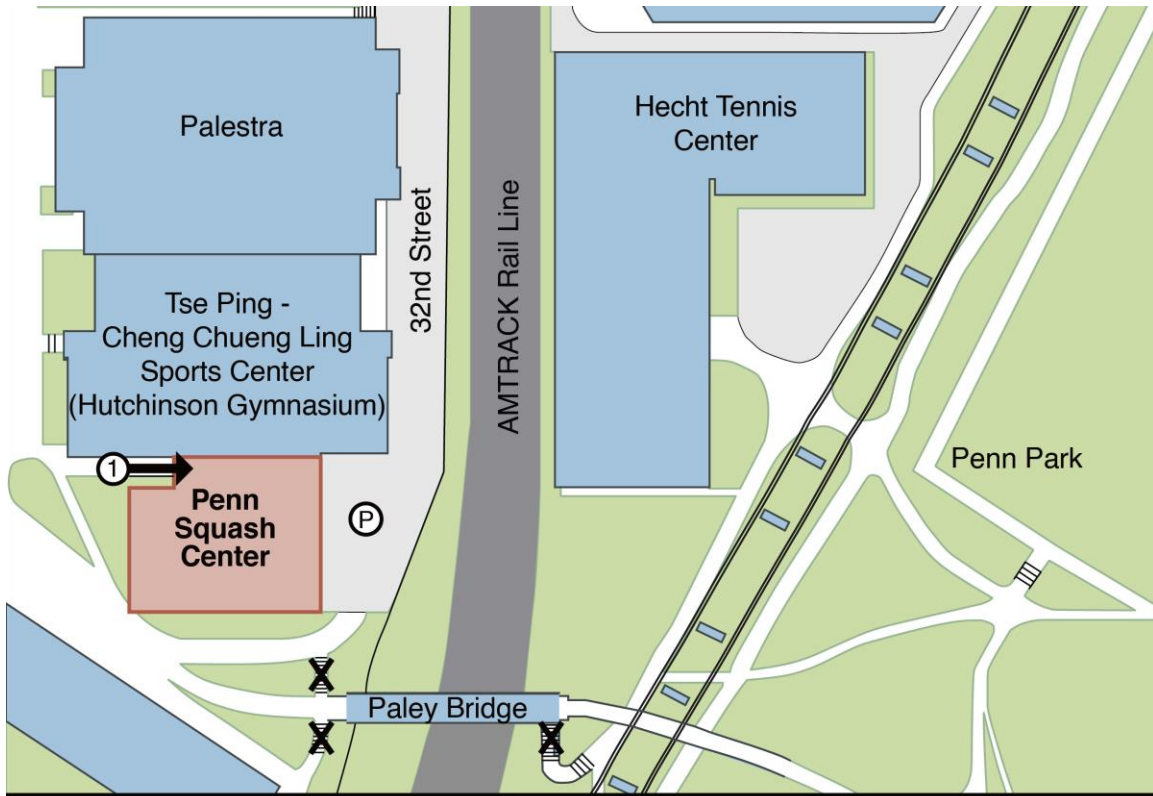

## PennAccess: Penn Squash Center

North

Wheelchair Accessible Entrance  
Number corresponds to text above

Elevator

Barrier

Permit Parking

Curb Cut

Public Parking

### Entrance Information:

223 South 33rd Street. Philadelphia. PA. 19104

1. There is a ramp at the west entrance that leads to the entry concourse.

### Building Information:

- This building is directly connected to Hutchinson Gym and through Hutchinson Gym to the Palestra. The connections between these buildings are not accessible.