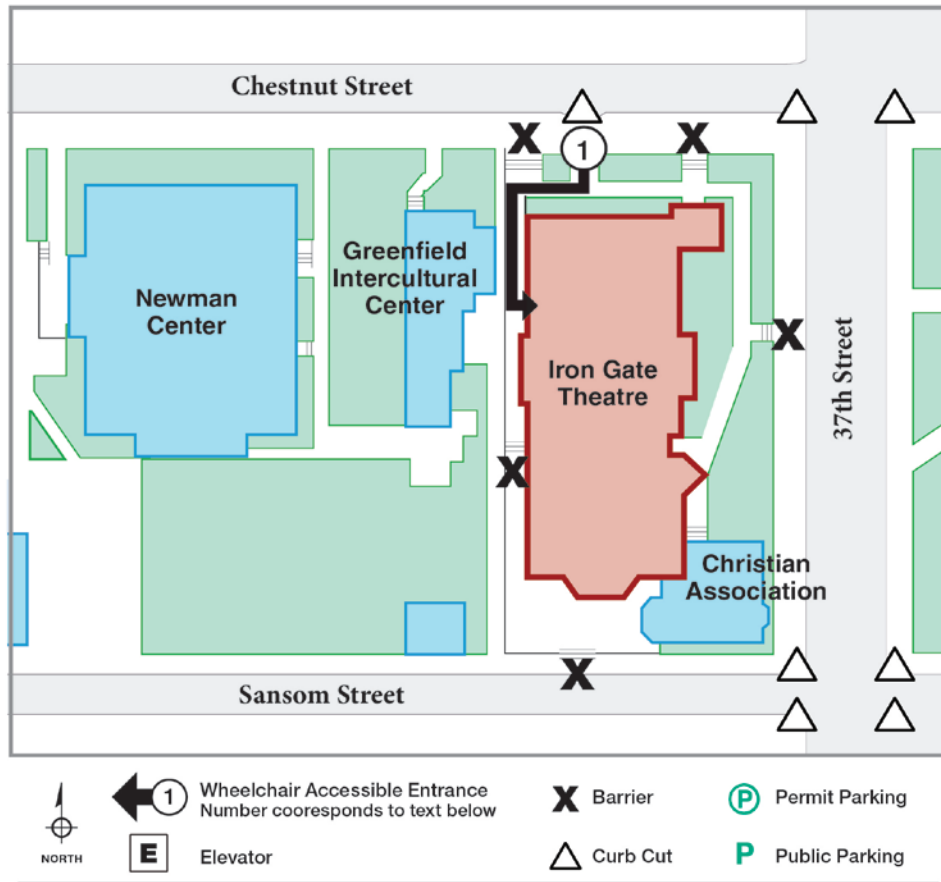

PennAccess: Iron Gate Theatre

Entrance Information:

3700 Chestnut Street, Philadelphia, PA . 19104

1. Entry into the Iron Gate Theatre is obtained by following a walkway that originates on Chestnut Street.

Elevator Information:

- There are no elevators in this building.

Accessible Restrooms:

- There are two accessible gender neutral restrooms in this building.