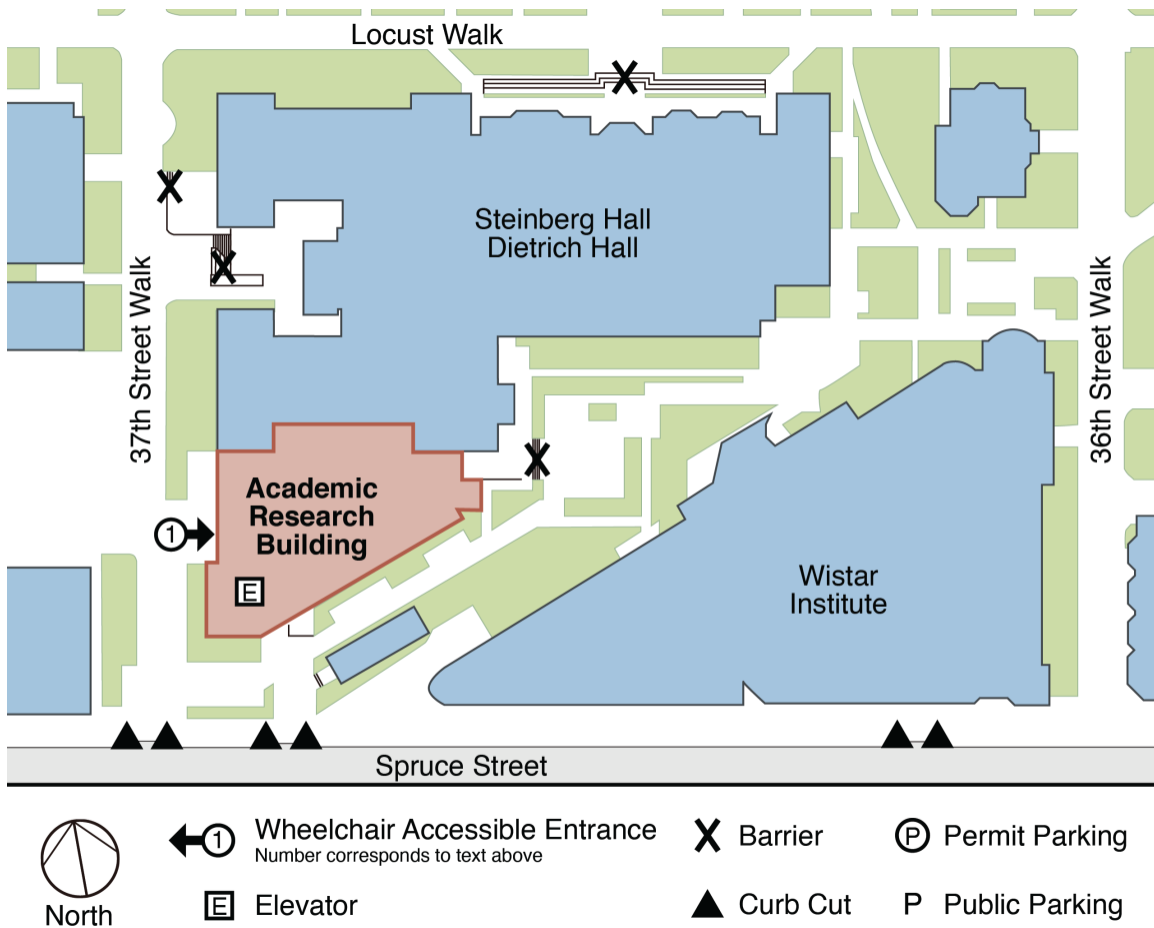

PennAccess: Academic Research Building

Entrance Information:

265 S. 37th Street. Philadelphia. PA. 19104

1. This entrance is located on 37th Street Walk.

Elevator Information:

- There is one elevator in the building. It is accessible from the lobby on the ground floor and services all levels of the building.

Accessible Restrooms:

- All restrooms are accessible in this building.
- There is one single-user All Gender Restroom located on each floor from Level 1- Level 4.

Building Information:

- This is a fully ADA compliant building.
- This building is accessed by PennCard only.