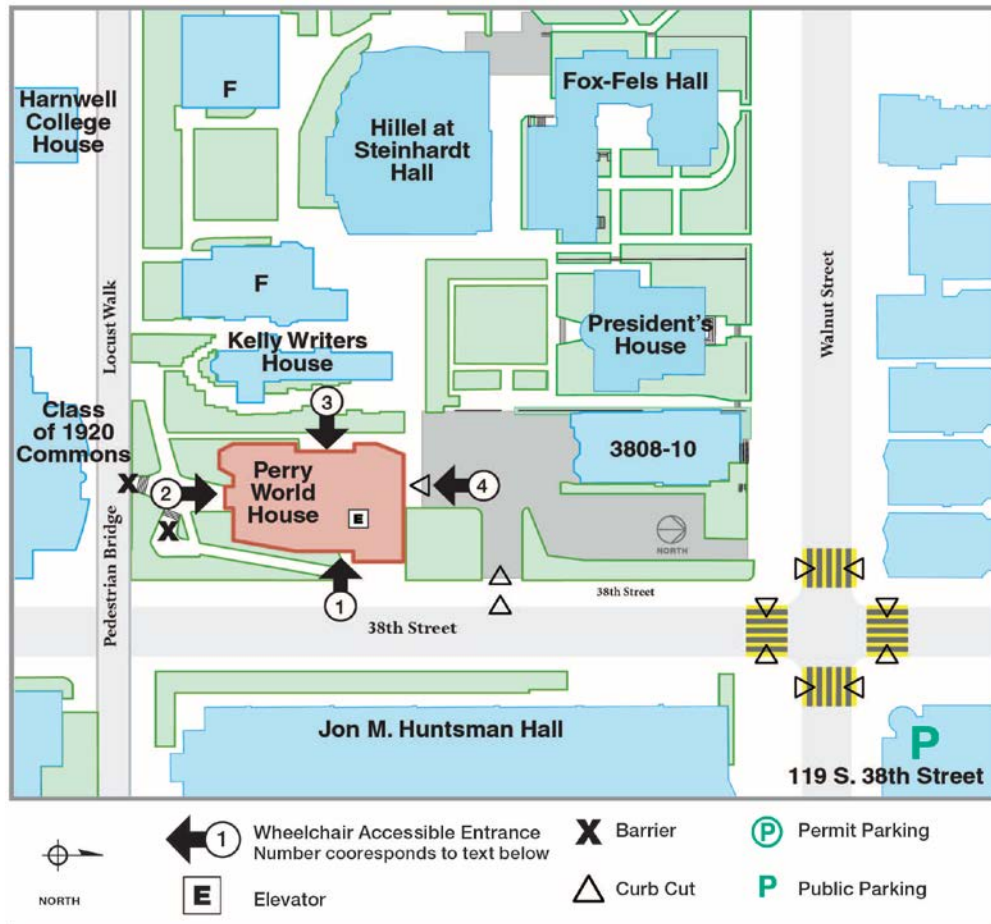

PennAccess: Perry World House

Entrance Information:

3803 Locust Walk, Philadelphia, PA . 19104

1. Entry into the Perry World House is obtained by following a walkway that runs along 38th Street.
2. Entry into the Perry World House main entrance is obtained by following a ramp that runs from 38th Street or Locust Walk.
3. Entry into the Perry World House is obtained by following a walkway that runs along the west side of the building, accessible from Locust Walk.
4. Entry into the Perry World House is obtained by following a walkway that runs along the west side of the building, accessible from Locust Walk.

Elevator Information:

- There is one elevator in this building.

Accessible Restrooms:

- There are two accessible restrooms in this building.