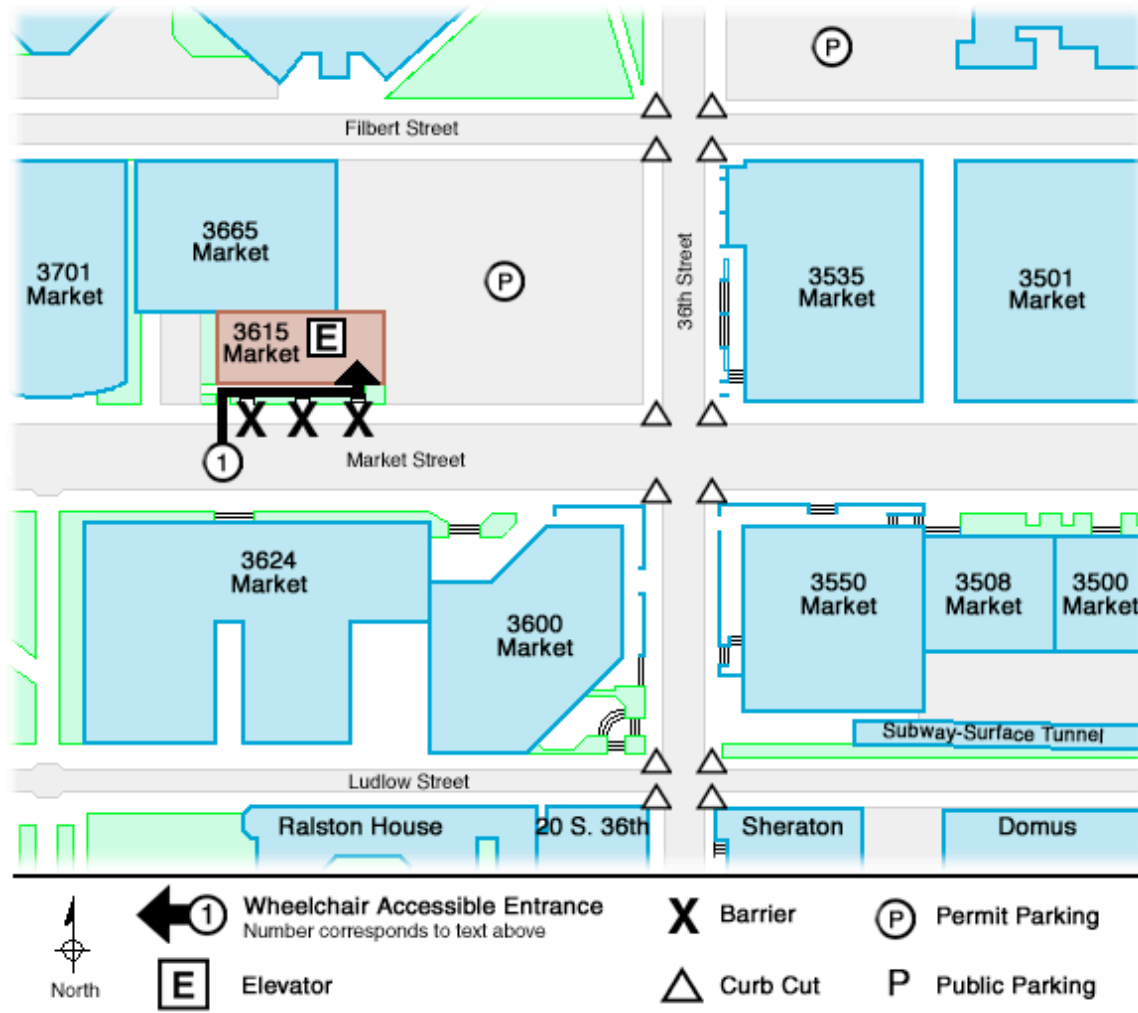

PennAccess: 3615 Market Street

Entrance Information:

3615 Market Street . Philadelphia . PA . 19104

1. Accessible entry off Market Street begins with a ramped walkway, from the southwest corner of the building and rises across the front of the building to the entrance.

Elevator Information:

- There is one elevator located in the entrance lobby.

Accessible Restrooms:

- There is an accessible men's restroom and ladies' room on the second floor.

Building Information:

- Penn access is limited to the second floor, occupied by the School of Arts and Sciences.