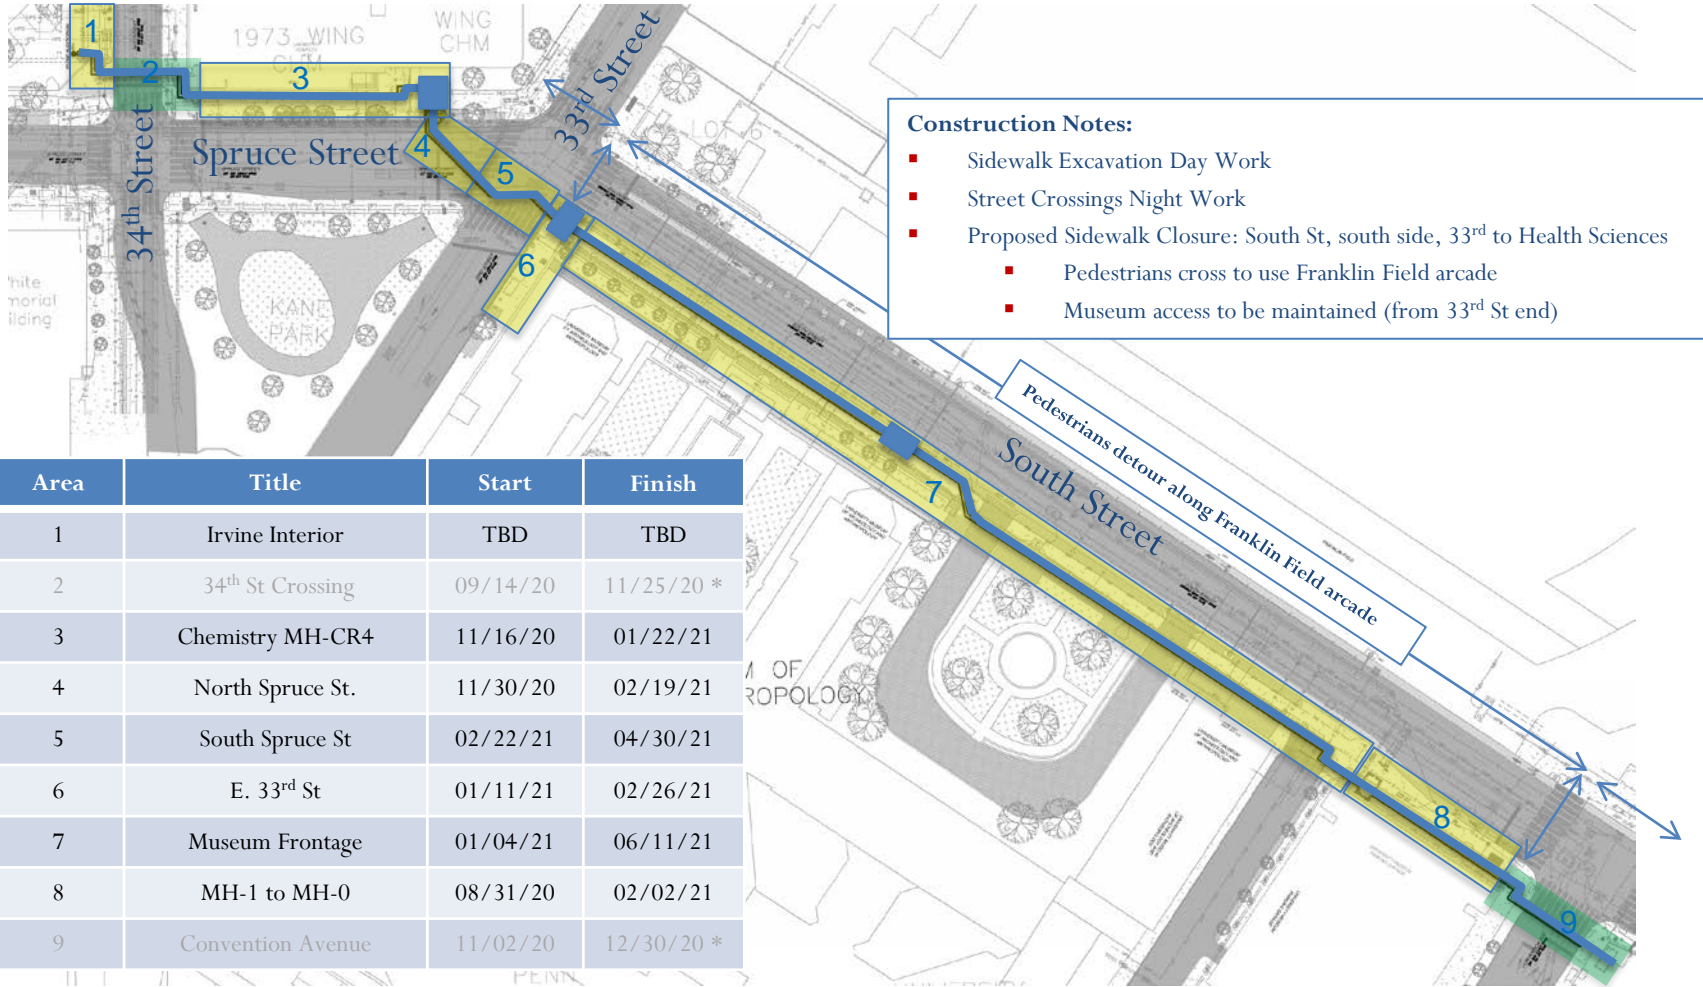

JJ White Construction Logistics

Area	Title	Start	Finish
1	Irvine Interior	TBD	TBD
2	34 th St Crossing	09/14/20	11/25/20 *
3	Chemistry MH-CR4	11/16/20	01/22/21
4	North Spruce St.	11/30/20	02/19/21
5	South Spruce St	02/22/21	04/30/21
6	E. 33 rd St	01/11/21	02/26/21
7	Museum Frontage	01/04/21	06/11/21
8	MH-1 to MH-0	08/31/20	02/02/21
9	Convention Avenue	11/02/20	12/30/20 *

*Area Complete